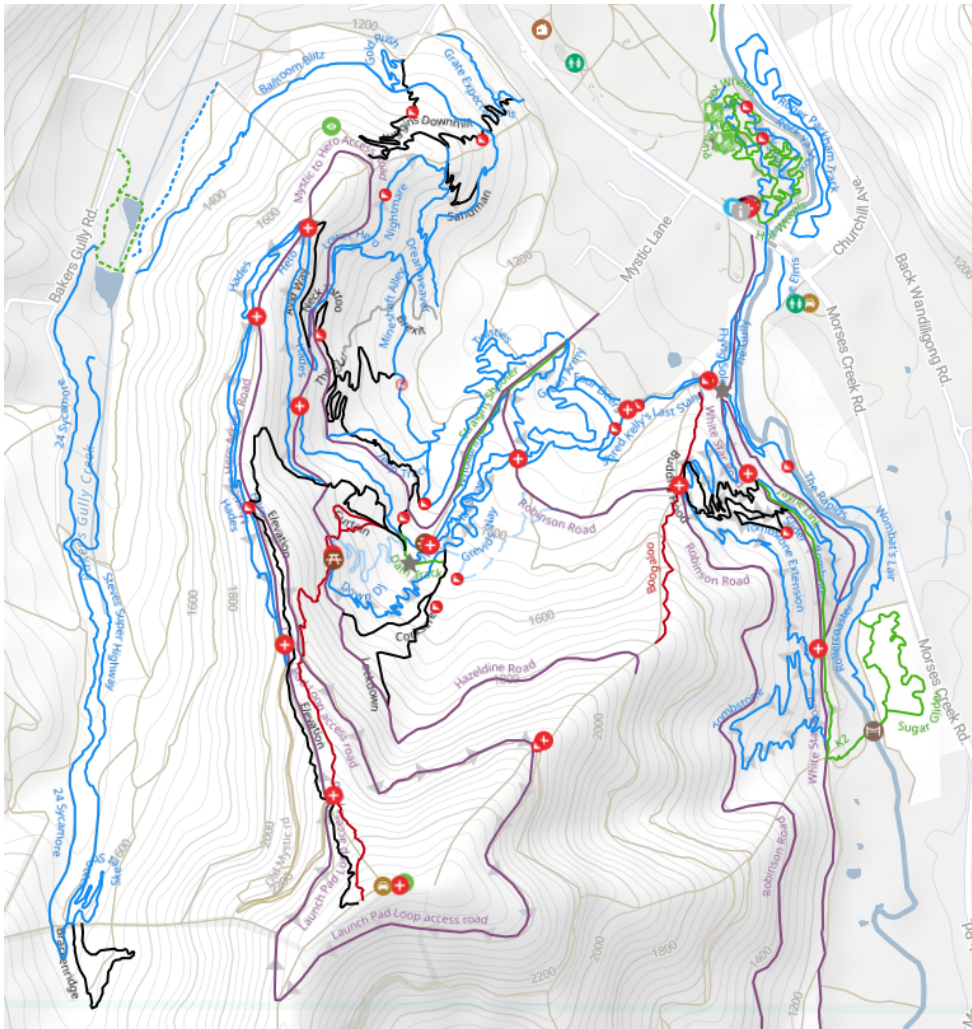

Team Wombat Mountainbike Trail information:

TEAM WOMBAT MOUNTAINBIKE  
AUSTRALIA

**Bright:** Victoria

**Access Parking:** Off Coronation Ave at the bottom of Mystic.

**Must do's:** Ride Mystic Park "Hero" "Shred Kelly", "Tombstone" "World Cup DH" , cool down in the Ovens river after ride.

**Beers close to trails:** The Bright Brewery

TrailMap:

Emergency Number: 000

Ride On !!! Team Wombat Mountainbike