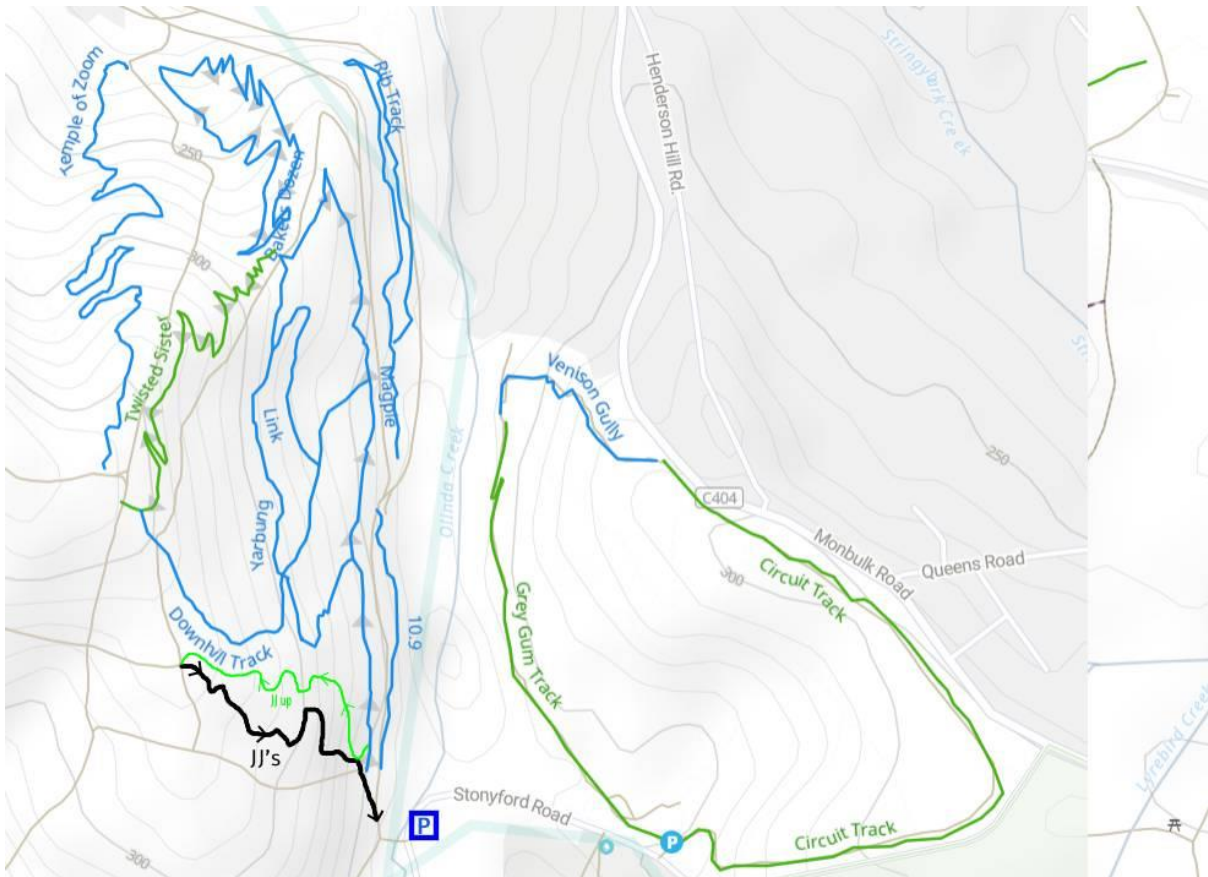

TEAM WOMBAT MOUNTAINBIKE  
AUSTRALIA

Team Wombat Mountainbike Trail information:

**Silvan:** Victoria

**Access Parking:** Stonyford Road Silvan

**Must do's:** JJ's, Temple Of Zoom, Bottlecaps, (and Lyre Lyre for DH)

**Beers close to trails:** Micawber Tavern Belgrave

Trail Map:

Emergency Number: 000

Ride On !!! Team Wombat Mountainbike